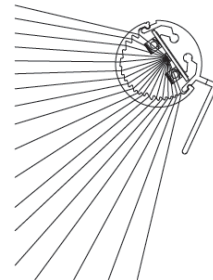

Harvard Club, Boston, MA | Photography: Courtesy of Emily O'Brien Photography

Features

- Endless variety of configurations to suit any artwork or gallery
- Small, elegant adjustable hub hangers for any mounting condition
- Built-in visor and optional baffle for glare shielding
- Adjustable and lockable aiming
- Up to 1900 delivered lumens per foot
- Static white (2200K, 2700K, 3000K, 3500K), Dim-to-Warm (1800K-3000K), Tunable White (2700K-6500K) or RGBW

Performance

Precisely extruded acrylic lens produces an asymmetric distribution ideal for illuminating vertical surfaces evenly from top to bottom

For LM79 and photometric reports, visit thelightingquotient.com L85[17k] > 104,000 hrs. @ 25°C per TM-21

4 MOUNTING

- D** = Linear center luminaire (specify center segment length in inches, with (2) 8 inch long end units. 16 inch long stems and hardware provided (see pg 3)
- L** = Single 8 inch long unit offset left
- R** = Single 8 inch long unit offset right
- T** = Dual 8 inch long units with center single stem
- X** = Custom mounting, specify details