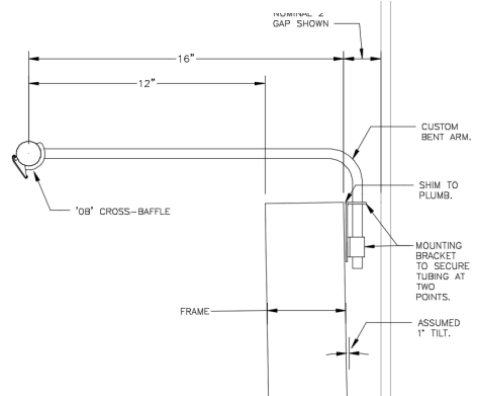

4 MOUNTING

- D** = Linear center luminaire (specify center segment length in inches, with (2) 8 inch long end units. 16 inch long stems and hardware provided (see pg 3)
- L** = Single 8 inch long unit offset left
- R** = Single 8 inch long unit offset right
- T** = Dual 8 inch long units with center single stem
- X** = Custom mounting, specify details

Example (see page 3): artZi-S-48-D-17-M-0B-0-927-TD

artZi luminaire, standard output (6.5 watts per foot), 48 inch center-to-center of mounting hubs, luminaire flanked by 8 inch luminaires, champagne finish, 120V, 25° cross baffle, CSA certified for U.S., 2700K, 90+CRI, forward or reverse phase dimming driver, 120V phase controls by others.

Portrait Light with remote driver

Example: = 4ft length with 12" arms

Luminaire Side View

Luminaire Front View with Remote Driver wiring

Before

Illuminated by artzi