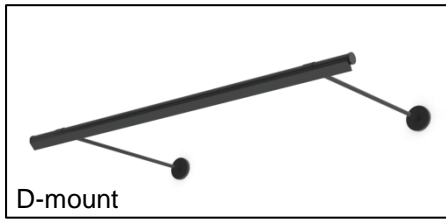

Harvard Club, Boston, MA | Photography: Courtesy of Emily O'Brien Photography

Features

- Endless variety of configurations to suit any artwork or gallery
- Small, elegant adjustable hub hangers for any mounting condition
- Built-in visor and optional baffle for glare shielding
- Adjustable and lockable aiming
- Up to 1900 delivered lumens per foot
- Static white (2200K, 2700K, 3000K, 3500K), Dim-to-Warm (1800K-3000K), Tunable White (2700K-6500K) or RGBW

Performance

Precisely extruded acrylic lens produces an asymmetric distribution ideal for illuminating vertical surfaces evenly from top to bottom

For LM79 and photometric reports, visit thelightingquotient.com L85[17k] > 104,000 hrs. @ 25°C per TM-21

4 MOUNTING

- D** = Linear center luminaire (specify center segment length in inches, with (2) 8 inch long end units. 16 inch long stems and hardware provided (see pg 3)
- L** = Single 8 inch long unit offset left
- R** = Single 8 inch long unit offset right
- T** = Dual 8 inch long units with center single stem
- X** = Custom mounting, specify details

Portrait Light with remote driver

Example: = 4ft length with 12" arms

Luminaire Side View

Luminaire Front View with Remote Driver wiring

Before

Illuminated by artzi