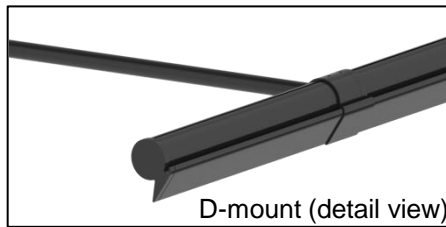

Harvard Club, Boston, MA | Photography: Courtesy of Emily O'Brien Photography

Features

- Endless variety of configurations to suit any artwork or gallery
- Small, elegant adjustable hub hangers for any mounting condition
- Built-in visor and optional baffle for glare shielding
- Adjustable and lockable aiming
- Up to 1900 delivered lumens per foot
- Static white (2200K, 2700K, 3000K, 3500K), Dim-to-Warm (1800K-3000K), Tunable White (2700K-6500K) or RGBW

Performance

Precisely extruded acrylic lens produces an asymmetric distribution ideal for illuminating vertical surfaces evenly from top to bottom

For LM79 and photometric reports, visit thelightingquotient.com L85[17k] > 104,000 hrs. @ 25°C per TM-21

4 MOUNTING

- D** = Linear center luminaire (specify center segment length in inches, with (2) 8 inch long end units. 16 inch long stems and hardware provided (see pg 3)
- L** = Single 8 inch long unit offset left
- R** = Single 8 inch long unit offset right
- T** = Dual 8 inch long units with center single stem
- X** = Custom mounting, specify details