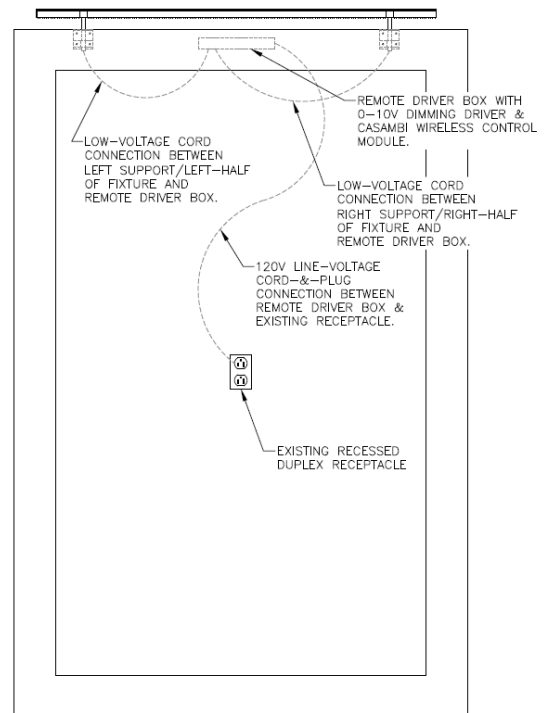

Example (see page 3): artZi-S-48-D-17-M-0B-0-927-TD

artZi luminaire, standard output (6.5 watts per foot), 48 inch center-to-center of mounting hubs, luminaire flanked by 8 inch luminaires, champagne finish, 120V, 25° cross baffle, CSA certified for U.S., 2700K, 90+CRI, forward or reverse phase dimming driver, 120V phase controls by others.

Portrait Light with remote driver

Example: = 4ft length with 12" arms

Luminaire Side View

Luminaire Front View with Remote Driver wiring

Before

Illuminated by artzi