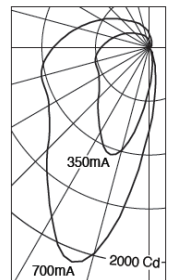

Harvard Club, Boston, MA | Photography: Courtesy of Emily O'Brien Photography

Features

- Endless variety of configurations to suit any artwork or gallery
- Small, elegant adjustable hub hangers for any mounting condition
- Built-in visor and optional baffle for glare shielding
- Adjustable and lockable aiming
- Up to 1900 delivered lumens per foot
- Static white (2200K, 2700K, 3000K, 3500K), Dim-to-Warm (1800K-3000K), Tunable White (2700K-6500K) or RGBW

Performance

Precisely extruded acrylic lens produces an asymmetric distribution ideal for illuminating vertical surfaces evenly from top to bottom

For LM79 and photometric reports, visit thelightingquotient.com L85[17k] > 104,000 hrs. @ 25°C per TM-21

3 LENGTH

ORDER CODE	LENGTH	LUMENS	INPUT WATTS*
08	8 inch (L,R)	1903	15
14	14 inch (T)	3807	30
24	2'	3720	28
36	3'	5581	41
48	4'	7441	55
60	5'	9301	69
72	6'	11161	83

*Based on 3000K, 90+CRI at high output
See [Scaled Performance Table](#)

4 MOUNTING

- D** = Linear center luminaire (specify center segment length in inches, with (2) 8 inch long end units. 16 inch long stems and hardware provided (see pg 3)
- L** = Single 8 inch long unit offset left
- R** = Single 8 inch long unit offset right
- T** = Dual 8 inch long units with center single stem
- X** = Custom mounting, specify details