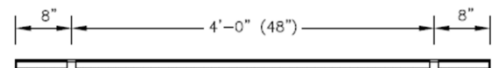

Example (see page 3): artZi-S-48-D-17-M-0B-0-927-TD

artZi luminaire, standard output (6.5 watts per foot), 48 inch center-to-center of mounting hubs, luminaire flanked by 8 inch luminaires, champagne finish, 120V, 25° cross baffle, CSA certified for U.S., 2700K, 90+CRI, forward or reverse phase dimming driver, 120V phase controls by others.